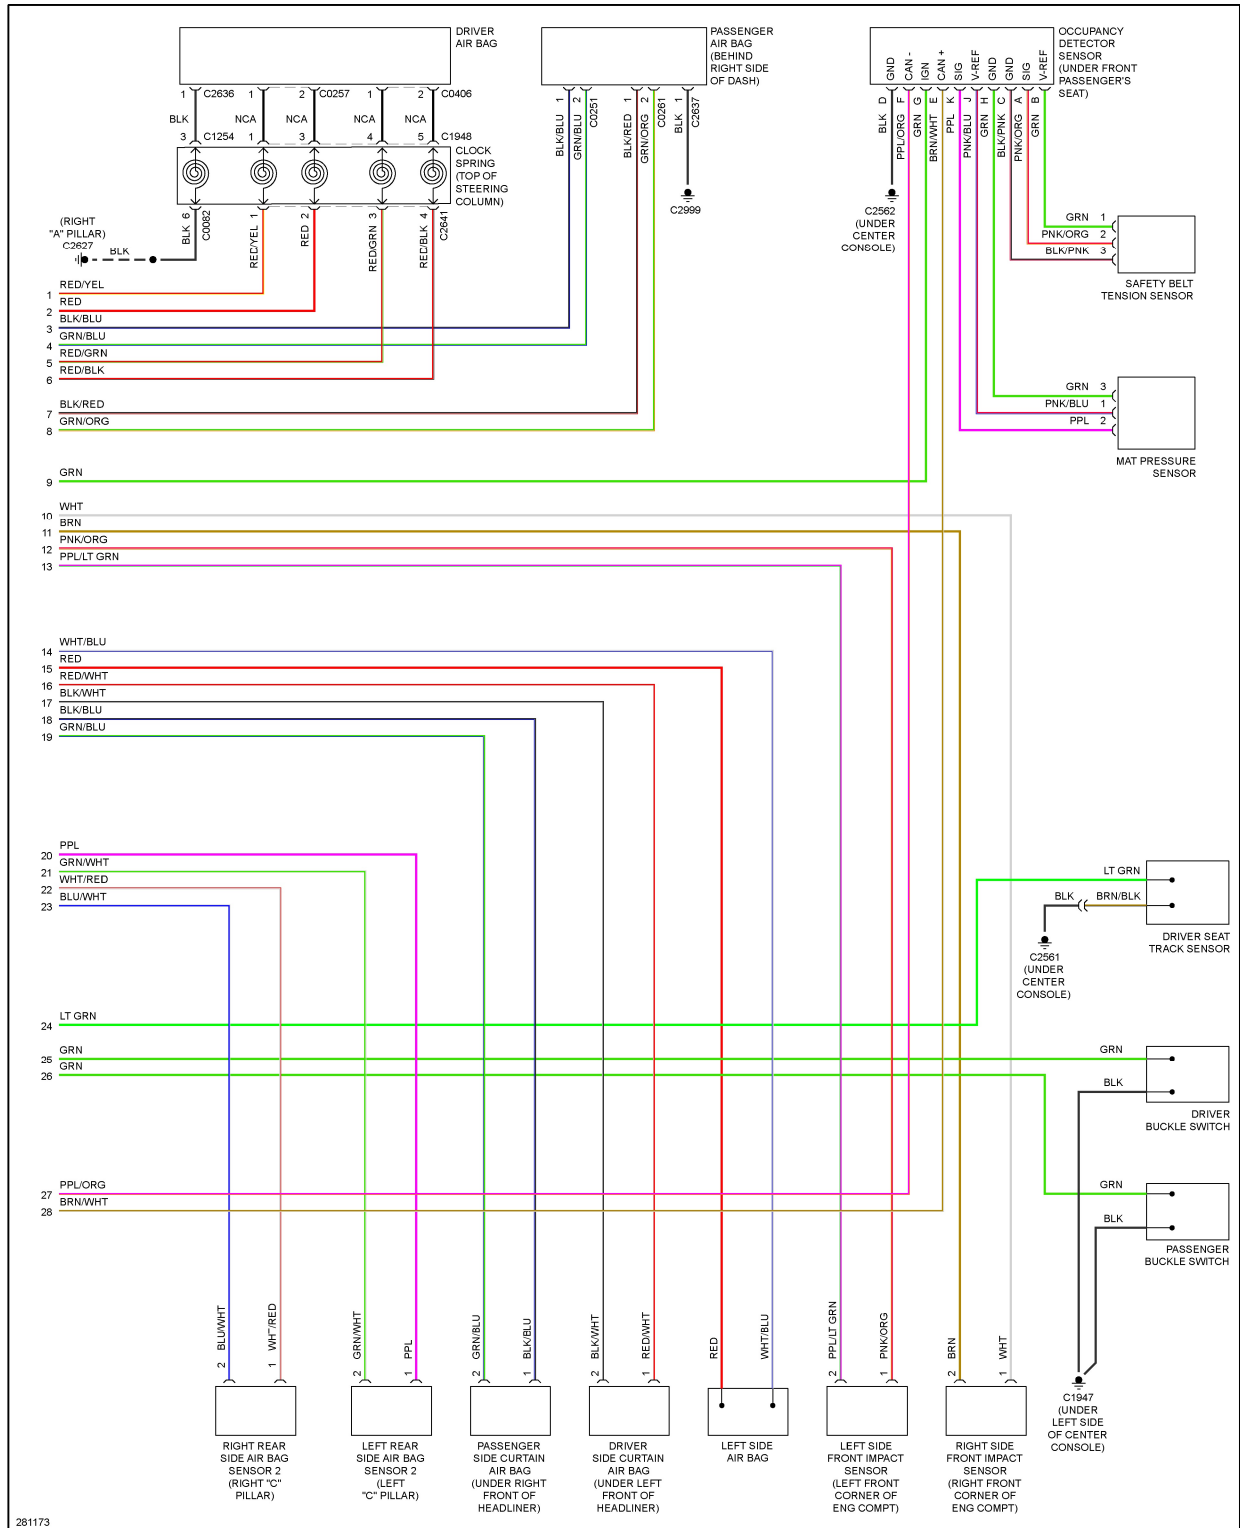

SUPPLEMENTAL RESTRAINTS

Fig. 80: Supplemental Restraints Circuit (1 of 2)

2009 Land Rover Range Rover Sport Supercharged

2009 SYSTEM WIRING DIAGRAMS Land Rover - Range Rover Sport

Fig. 81: Supplemental Restraints Circuit (2 of 2)

TRANSMISSION

Fig. 82: 4WD Circuit