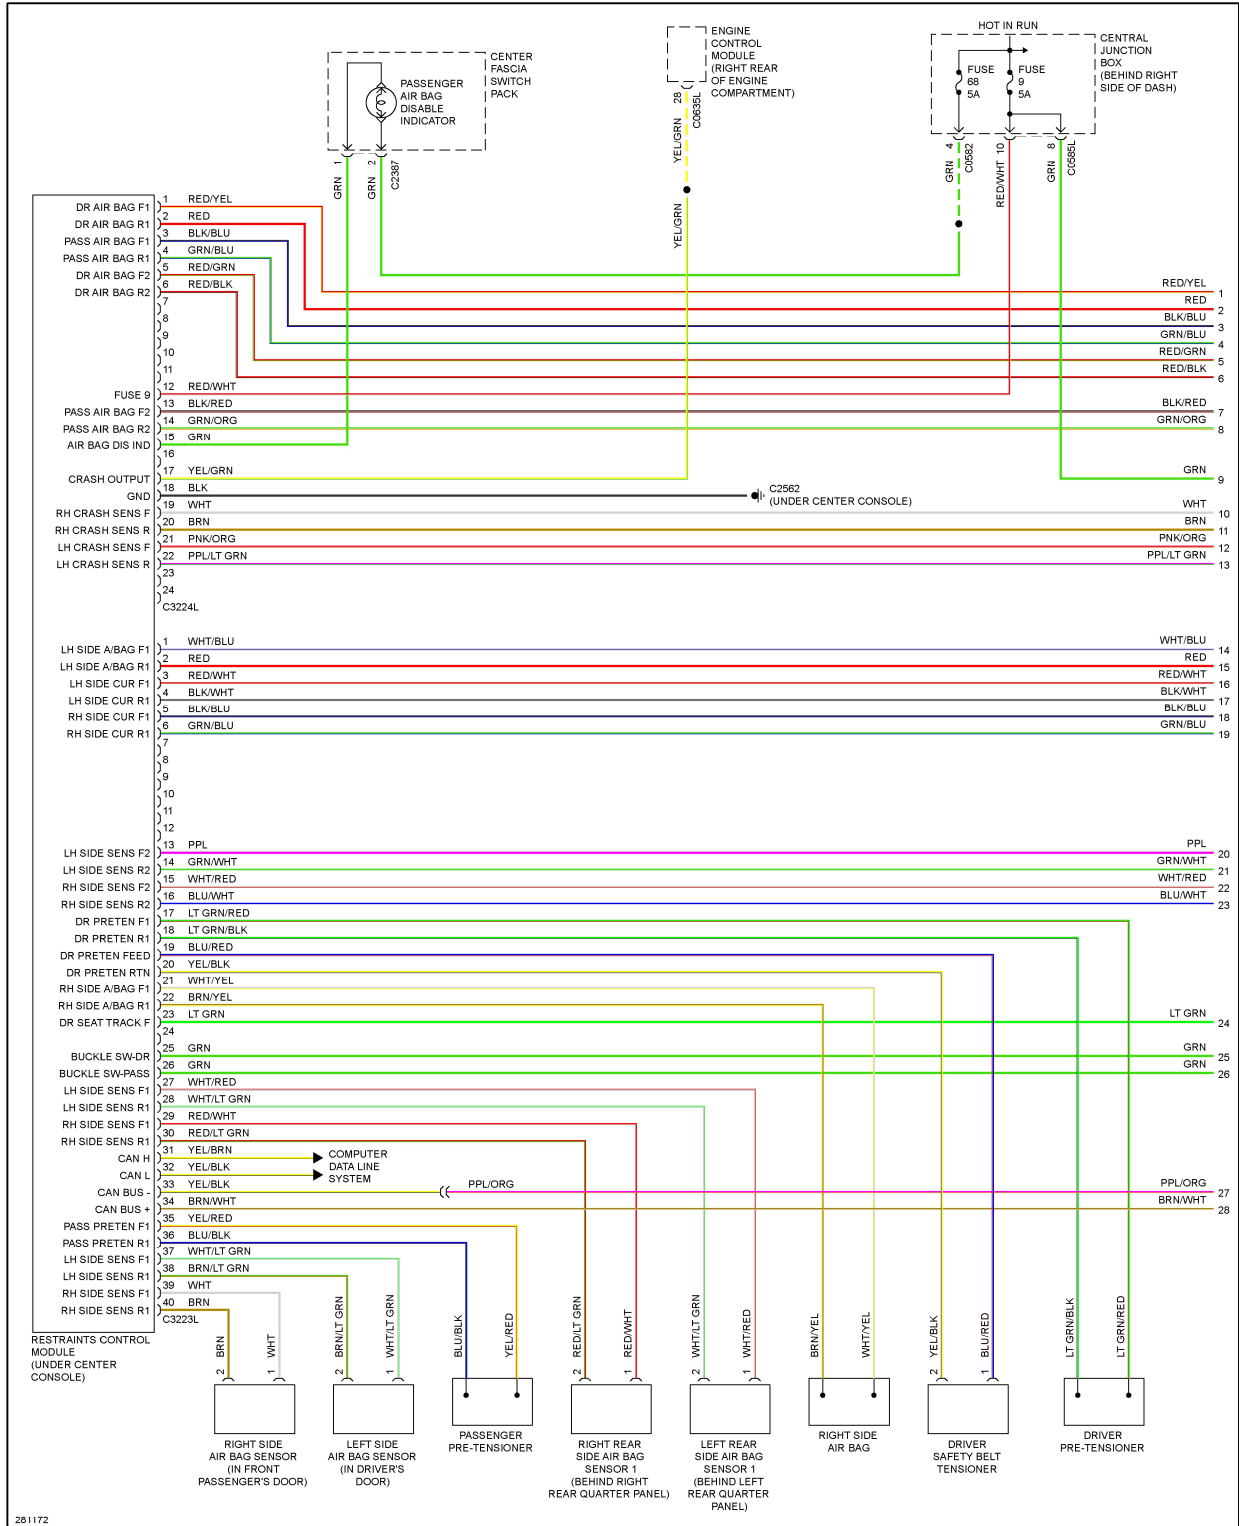

SUPPLEMENTAL RESTRAINTS

Fig. 80: Supplemental Restraints Circuit (1 of 2)

2009 Land Rover Range Rover Sport Supercharged

2009 SYSTEM WIRING DIAGRAMS Land Rover - Range Rover Sport

Fig. 81: Supplemental Restraints Circuit (2 of 2)

TRANSMISSION

Fig. 82: 4WD Circuit