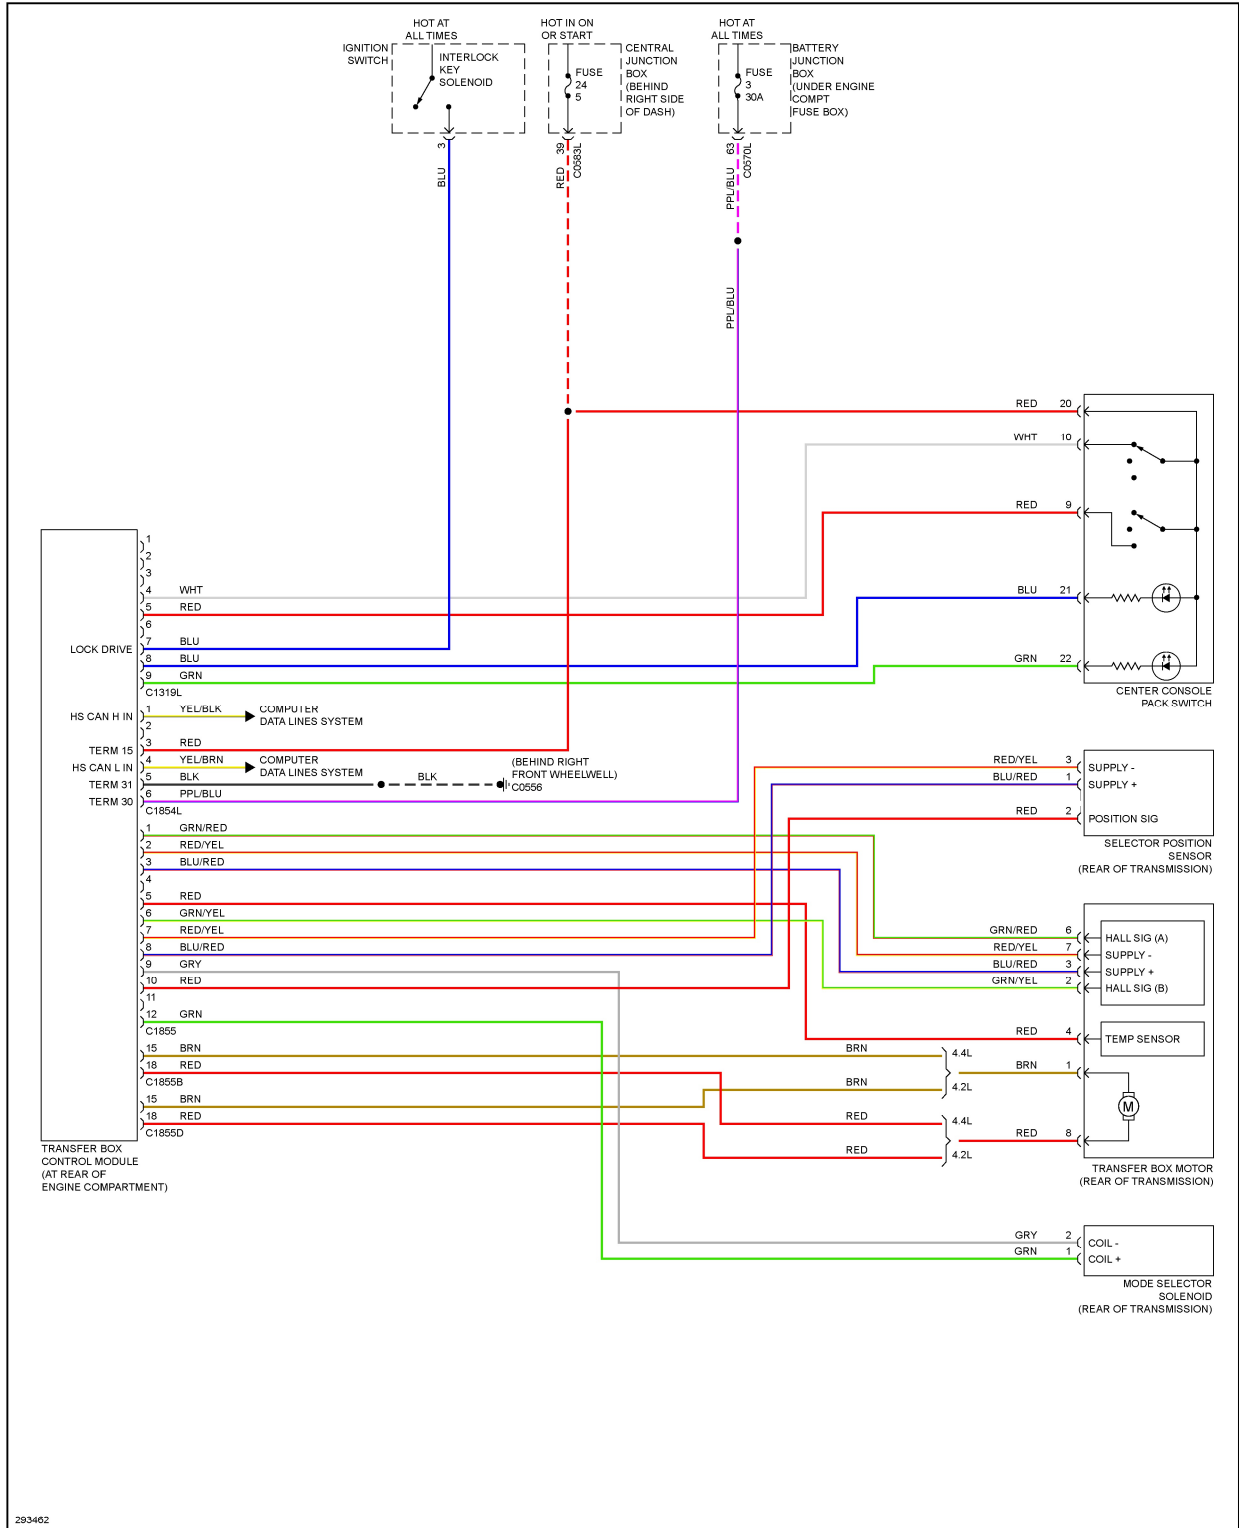

SUPPLEMENTAL RESTRAINTS

Fig. 80: Supplemental Restraints Circuit (1 of 2)

2009 Land Rover Range Rover Sport Supercharged

2009 SYSTEM WIRING DIAGRAMS Land Rover - Range Rover Sport

Fig. 81: Supplemental Restraints Circuit (2 of 2)

TRANSMISSION

Fig. 82: 4WD Circuit